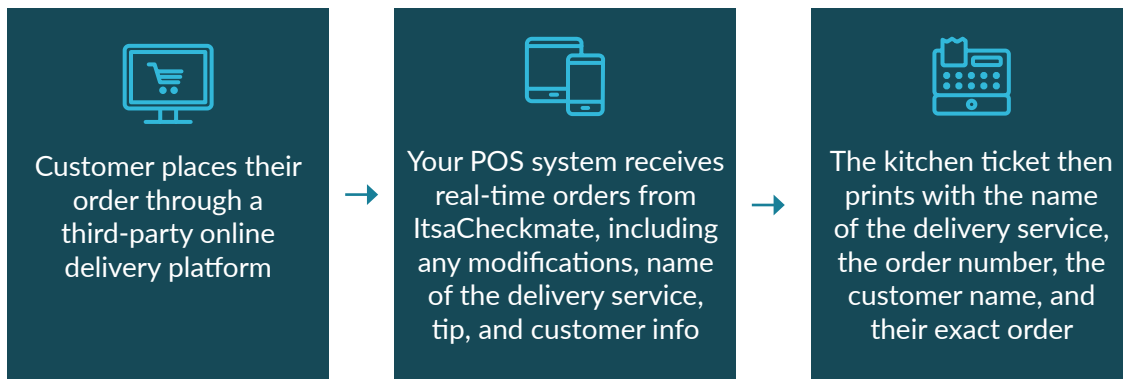

 ItsaCheckmate.

 SpotOn

SpotOn Restaurant and ItsaCheckmate

Ditch those third-party delivery tablets with our direct POS integration.

Integrate Third-Party Ordering Apps Directly into Your POS

ItsaCheckmate funnels delivery orders from major third-party delivery services like UberEats, Caviar, Grubhub, DoorDash and Postmates, and seamlessly integrates them into your SpotOn Restaurant POS system. That means you can finally ditch those tablets taking up all that counter space. Better yet, it means your team no longer needs to go through the headache of entering order-after-order when they can be better served helping the customers at your business.

How it Works

Features & Benefits

- ✓ Reduces number of tablets needed to offer third-party delivery
- ✓ Eliminates order entry errors
- ✓ Increase revenue potential
- ✓ Saves time and reduces labor costs