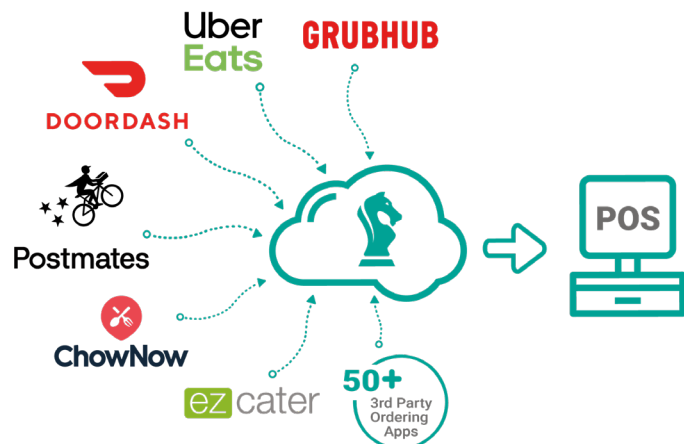

Unlock the Potential of Your Restaurant with SpotOn and ItsaCheckmate